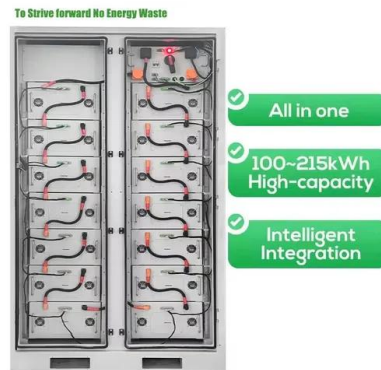

Modular design

Modular buildings (and also modular homes) generally consist of universal parts (or modules) that are manufactured in a factory and then shipped to a build site where they are assembled into a variety of ...