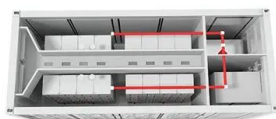

[Modular Homes For Sale, Clayton Homes](#)

Browse affordable, quality homes when you search our wide selection of mobile, modular and manufactured floor plans today!