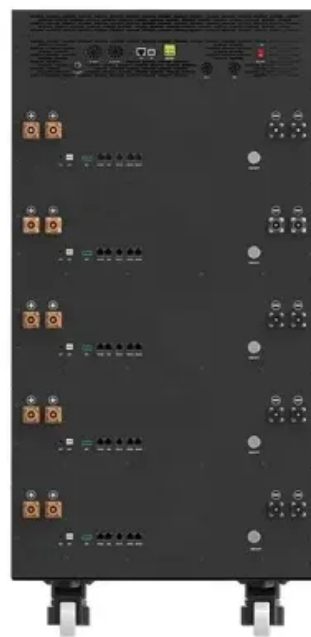

Low-voltage outdoor cabinets with IP54 rating used in Dutch communities

Back