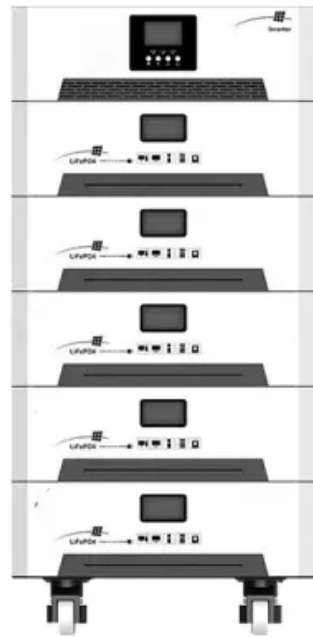

Low-voltage outdoor cabinets with IP54 rating used in Dutch communities

Positive