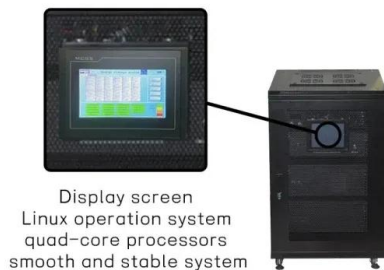

Display screen
Linux operation system
quad-core processors
smooth and stable system

[Outdoor Battery Cabinet . Weatherproof Energy Storage Enclosure](#)

Discover durable outdoor battery cabinets designed for energy storage and backup power systems. Weatherproof, secure, and engineered for harsh environments--ideal for telecom, solar, and ...