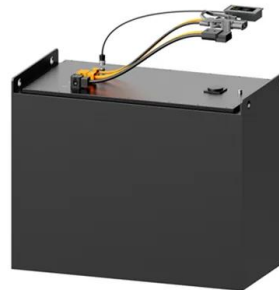

[Photovoltaic panels 425W - Longi Hi-MO 5m LR5](#)

These high-efficiency panels are designed to generate electricity ...