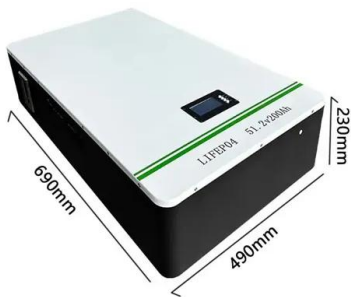

[BtrPower 12V 50Ah LiFePO4 Lithium Iron Phosphate Battery Pack for ...](#)

BtrPower 12V 50Ah LiFePO4 battery with built-in 50A BMS offers high cycle life, lightweight design, and suitable for RV, marine, solar, and off-grid applications

[12V 50Ah LiFePO4 Battery Pack](#)

With a nominal voltage of 12.8V and a rated capacity of 50Ah (740Wh), it delivers stable output and high efficiency, making it ideal for replacing traditional lead-acid batteries in demanding environments.

[BtrPower 12V 50Ah LiFePO4 Lithium Iron Phosphate ...](#)

BtrPower 12V 50Ah LiFePO4 battery with built-in 50A ...