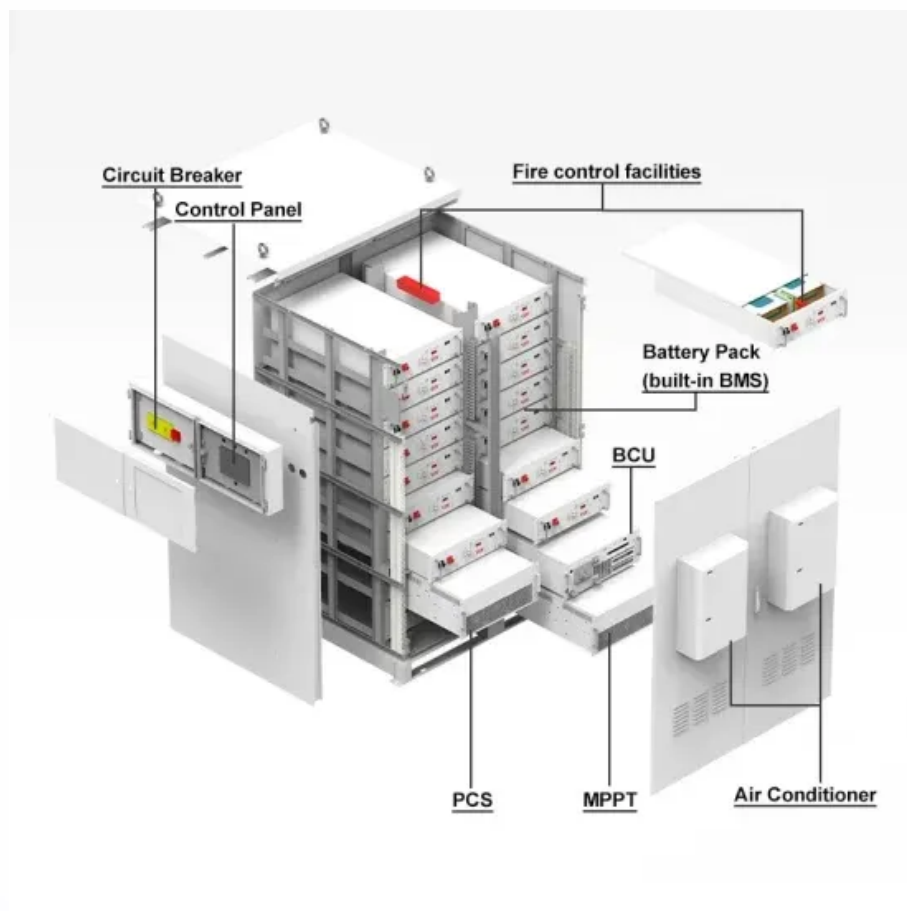

Lithium battery pack 12v 50ah