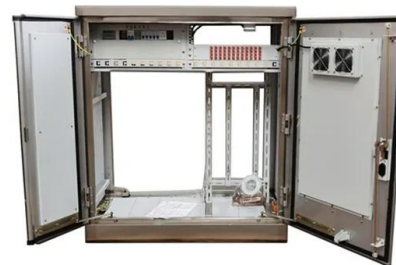

[AIMS Power Lithium Battery Dual Battery Cabinet Set 230VDC ...](#)

The AIMS Power lithium battery cabinet set is designed to work with the AIMS Power hybrid inverters. The powerful lithium batteries installed in the pre-wired cabinet provide power for ...