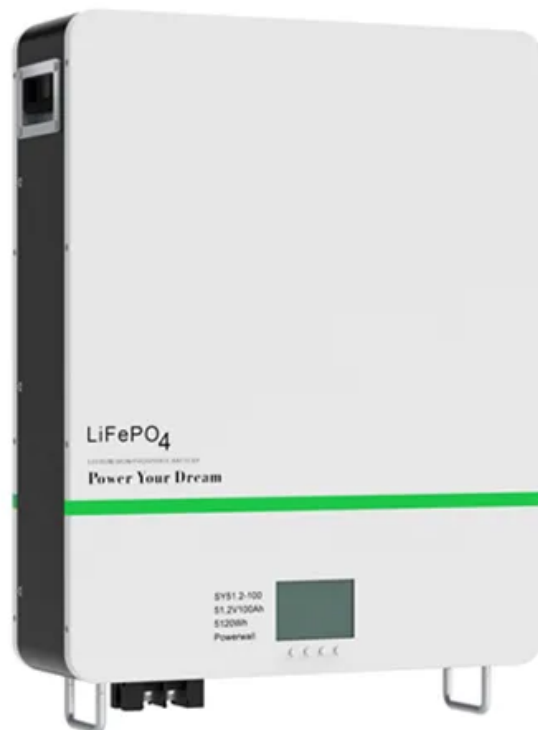

Lithium battery cabinet with inverter

Lithium battery cabinet with inverter

[ESS Outdoor Cabinet for Lithium Battery and Inverter , AZE](#)

AZE's battery energy storage system (BESS) are designed to store 19" lithium batteries, inverters and electrical components in one outdoor cabinet, with features like high energy density, battery ...

[Lithium Battery Cabinet 230VDC 96AMPS 22,114 Watt Hours! MASTER](#)

The AIMS Power lithium battery cabinet is designed to work with the AIMS Power hybrid inverters. The powerful lithium batteries installed in the pre-wired cabinet provide power for critical loads, load ...

POWERFUL: The AIMS Power lithium (LiFePO4) battery cabinets are designed ...

[Atlas Expandable Energy Storage Cabinet](#)

The expandable stackable Lithium Battery Storage Cabinets makes adding multiple Batteries or additional Inverters to your Energy Storage Solution quick, attractive and super simple.

48V 100Ah

[KIT Hybrid Inverter & Lithium Battery Cabinet - 9.6 kW Output 15 kW](#)

It combines solar power and battery backup into one complete, easy to use solution, that provides FREE power and independence from the grid. In addition, the AIMS Power Hybrid Inverter can reduce or ...