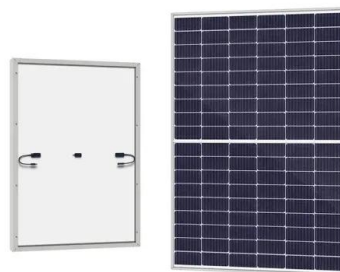

[lima 12v440ah solar battery cabinet , etrailer](#)

Find the perfect lima 12v440ah solar battery cabinet to enhance your next adventure, plenty of options in our comprehensive selection!