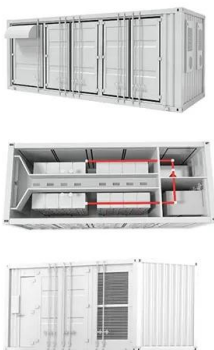

[Amazon : LiTime 24V 100Ah Bluetooth Low-Temp Protection ...](#)

Built with automotive-grade A-cells (2560Wh) and a 100A BMS, it provides complete protection against overcharge/discharge, temperature extremes, and short circuits. Features low ...