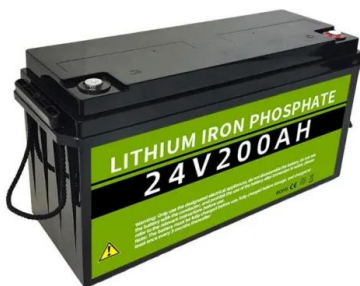

[Silent Power Cabinet For GEL & AGM Lead Acid Batteries](#)

Metallic enclosure for safe installation of AGM and GEL batteries. It fits all deep-cycle solar batteries 105Ah, 200Ah, 250Ah, 300Ah. The Silent Power (SP) will help you save space when you install solar ...