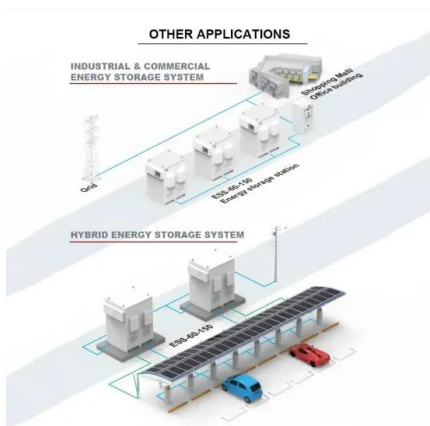

[50kW/100kWh ESS PV All-in-one Cabinet Energy Storage System](#)

This achieves an integrated "PV + Energy Storage" solution. The cabinet system adopts a modular design, allowing flexible configurations for photovoltaic, batteries, and loads, meeting various user ...