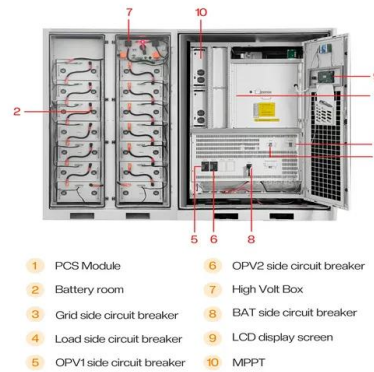

[All-In-One C& I ESS Cabinet , 100kW/ 215kWh , AZE](#)

Perfect for factories, data centers, EV charging stations, and microgrids, this plug-and-play ESS cabinet provides peak shaving, backup power, and renewable energy optimization --all in a compact, easy ...