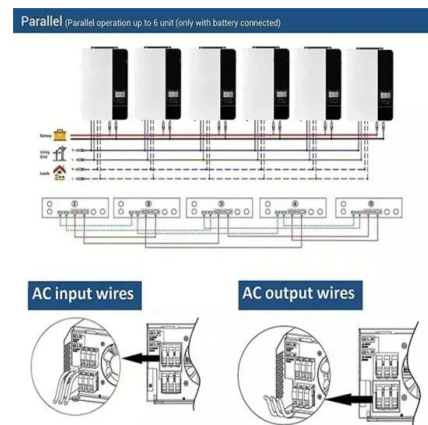

[Electrical: Inverter Installation (96V)](#)

At Sajilo Sewa, we provide expert inverter installation services in Kathmandu, Bhaktapur, and Lalitpur to ensure uninterrupted power supply during outages. Our licensed electricians ensure correct inverter ...