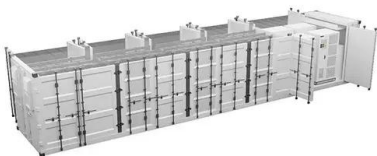

[Best 12 Volt to 220 Volt Inverters for Cars, RVs, and Off-Grid Use](#)

Finding a reliable 12V to 220V inverter is essential for powering home-like devices from a vehicle or off-grid setup. This article highlights five top-rated models, spanning high-capacity pure sine wave inverters ...

[Convertisseur Solaire Côte d'Ivoire](#)

Achetez en ligne votre Convertisseur Solaire en Côte d'Ivoire au meilleur prix sur Jumia.ci. Commandez Maintenant ! Livraison Partout au Côte d'Ivoire Prix en FCFA.

[Best 12 Volt to 220 Volt Pure Sine Wave Inverters for Home and Travel](#)

Evaluating these factors along with your budget will help you select the most efficient and reliable inverter for converting 12V DC power into stable 220V AC electricity for your specific needs.