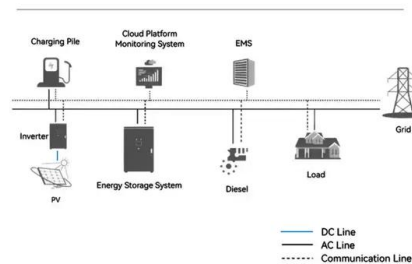

System Topology

[60V to 230V inverter, 3000W](#)

The SWP3000-DA60 is an inverter that converts a DC voltage from 60V to 230V AC alternating voltage (pure sine wave) and can supply an alternating current and a continuous power of 3000W.