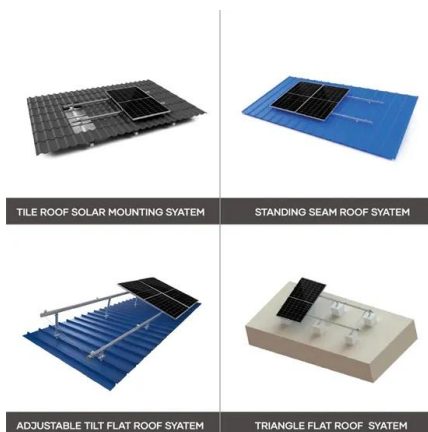

[ONEVAN 120W Power Inverter DC 18V To 220V Inverter Adapter For ...](#)

Empower your lifestyle with ONEVAN's 120W Power Inverter, seamlessly converting Makita 18V Battery power to 220V for home appliances. Compact, versatile, and ready for action--transform your on-the ...

[Power Inverter for Milwaukee 18V Battery To AC 110V/220V 220W](#)

Power Inverter Generator- The 220W modified sine wave portable power generator has usb & type C ports, led light, DC 18V to AC 110V/220V Outlet for device charging.