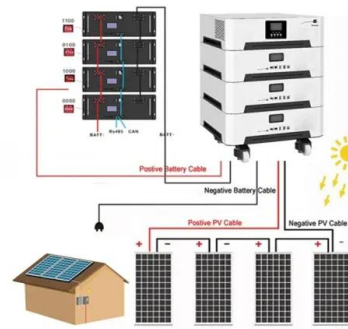

[inverter 220v 3000w products for sale , eBay](#)

Get the best deals on inverter 220v 3000w when you shop the largest online selection at eBay . Free shipping on many items , Browse your favorite brands , affordable prices.