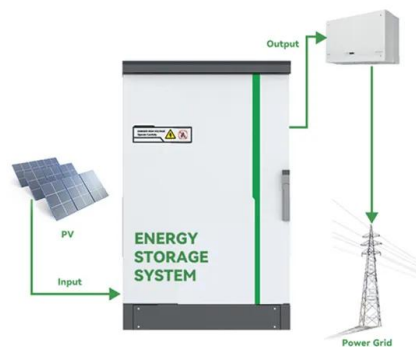

Intelligent Astana Photovoltaic IP54 Battery Cabinet for Base Stations

Intelligent Astana Photovoltaic IP54 Battery Cabinet for Base Station

[VoltaNest Outdoor 30KW 64kWh Photovoltaic Cell Solar System ...](#)

[Base Station Energy Cabinet](#)

The Base Station Energy Cabinet is a fully enclosed, weather-resistant telecom energy cabinet designed to provide reliable power distribution and battery backup for outdoor communication networks.

[Indoor Photovoltaic Energy Cabinet, Base Station Energy Storage](#)

An indoor photovoltaic energy cabinet is a compact, integrated energy storage system designed to be deployed inside telecom facilities. It combines lithium battery storage, PV input, and intelligent ...

Standard 20ft containers

Standard 40ft containers

Indoor Photovoltaic Telecom Energy Cabinet

Integrates solar input, battery storage, and AC output in a compact single cabinet. Offers continuous power supply to communication base stations--even during outages. Remote diagnosis, ...