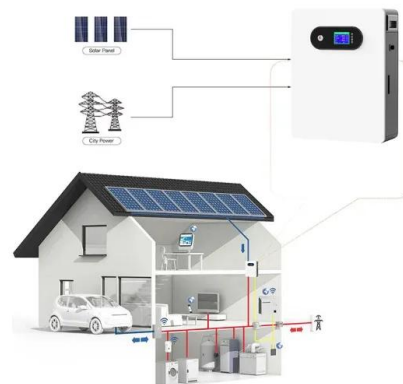

[IP54 Outdoor All-in-One Ess for Telecom Base Station Power Support](#)

Comprehensive safety architecture featuring a multi-tier fire suppression system, an advanced Battery Management System (BMS), and a dual-circuit power supply for high-voltage control units ensures ...

[Base Station Energy Cabinet](#)

The Base Station Energy Cabinet is a fully enclosed, weather-resistant telecom energy cabinet designed to provide reliable power distribution and battery backup for outdoor communication networks.

[ASTANA STATIONARY ENERGY STORAGE BATTERY POWERING ...](#)

Designed for harsh environments and seamless integration, this IP54-rated solution features a 105KW bi-directional PCS, optional air- or liquid-cooled thermal management, and parallel operation ...

[Indoor Photovoltaic Energy Cabinet, Base Station Energy Storage](#)

An indoor photovoltaic energy cabinet is a compact, integrated energy storage system designed to be deployed inside telecom facilities. It combines lithium battery storage, PV input, and intelligent ...