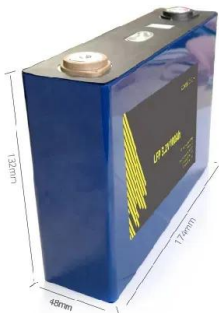

[Solar Mounting Structure Types](#)

By the term Solar panel mounting structures, we mean that these Solar panel mounting structures are the backbone of solar power plants. These structures provide support to the modules ...