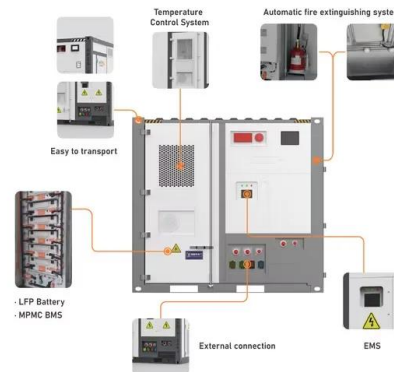

Custom solutions for special geometries

In addition to customization in terms of sizing, fischer's aluminum rails allow for easy and fast installation, offering endless design possibilities. Discover fischer's rails, clamps, and brackets for the installation ...