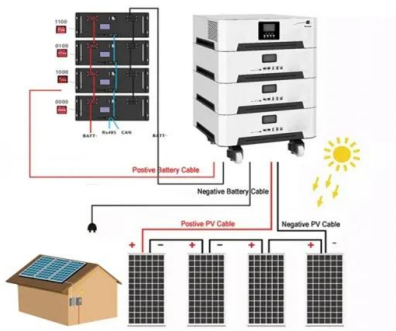

Industrial park solar bess enclosure system cabinet base station

Industrial park solar bess enclosure system cabinet base station

BESS Cabinet

A BESS cabinet is an industrial enclosure that integrates battery energy storage and safety systems, and in many cases includes power conversion and control systems.

[All-in-One Industrial and Commercial Ess on-Grid & off-Grid LiFePO4](#)

By seamlessly integrating leading brands hybrid inverters into the IP55-protected battery cabinet, a compact, easy-to-install, and high-performance turnkey energy storage system is achieved. This ...

[All-in-One Energy Storage Cabinet & BESS Cabinets , Modular, ...](#)

Featuring lithium-ion batteries, integrated thermal management, and smart BMS technology, these cabinets are perfect for grid-tied, off-grid, and microgrid applications. Explore

reliable, and IEC ...

[Battery Energy Storage System Bess, Industrial Energy Storage.](#)

Integrated with battery cells, BMS, HVAC, and fire suppression within a high IP outdoor cabinet, it comes pre-engineered and pre-tested, reducing installation time and costs significantly.