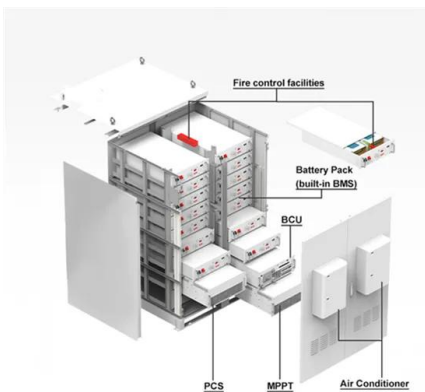

[FusionPower9000 Huawei Outdoor PowerPOD User Manual](#)

The FusionPower9000 is a low-voltage power supply and distribution system solution for medium- and large-sized data centers. It can be decoupled from buildings and supports flexible capacity expansion ...

[Power Supply and Distribution System](#)

The power supply and distribution system of the FusionPower9000 consists of the low-voltage input cabinet, general input cabinet, UPS, lithium battery cabinet, maintenance bypass cabinet, general ...

[Huawei DPU60D-N06A1 Outdoor wall-mounted rainproof AC DC ...](#)

The PSU integrates power rectification, distribution, and monitoring. It converts AC into DC power and can report fault alarms and monitoring data to the upstream network management system (NMS) or ...