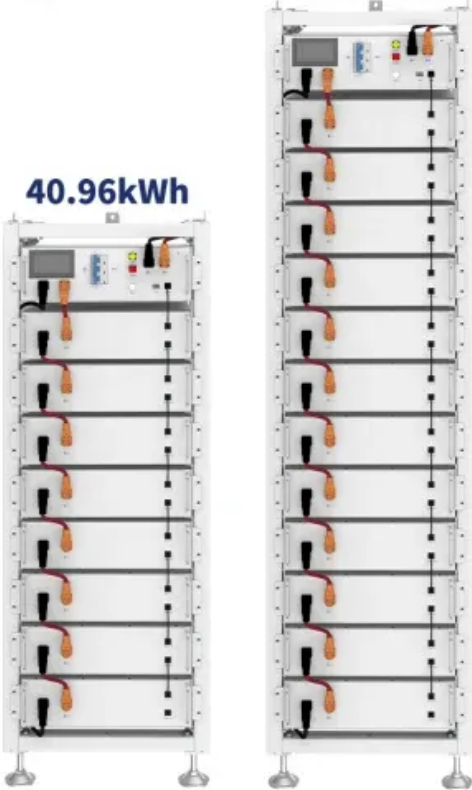

Huawei Giteja household solar container battery

ESS

61.44kWh

40.96kWh

Huawei Gitejia household solar container battery

[How to Choose the Best Huawei Battery Solar for Your Home Energy ...](#)

Discover how to select the right Huawei battery solar solution with expert insights on types, features, pricing, and top models for reliable home energy storage.