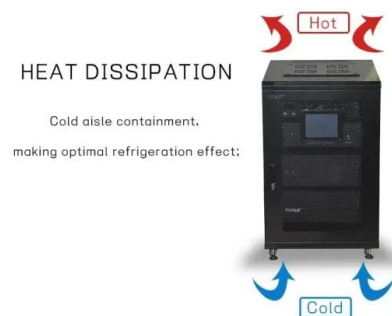

[Huawei 6KW Smart Energy Controller](#)

Combined with an energy storage system (ESS) and Huawei's SmartGuard, it ensures uninterrupted power supply during power outages and emergencies. In a single-phase backup solution, one ...