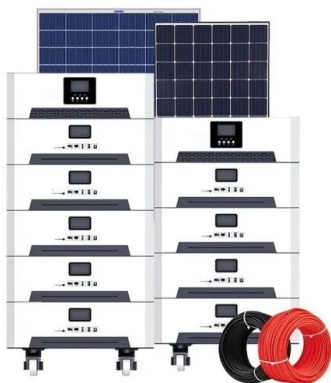

[How energy-efficient are Huawei's 5G base stations compared to ...](#)

Huawei's 5G base stations are more energy-efficient than previous generation equipment due to advanced power management, efficient hardware designs, and the use of smaller cells. They also incorporate green power ...