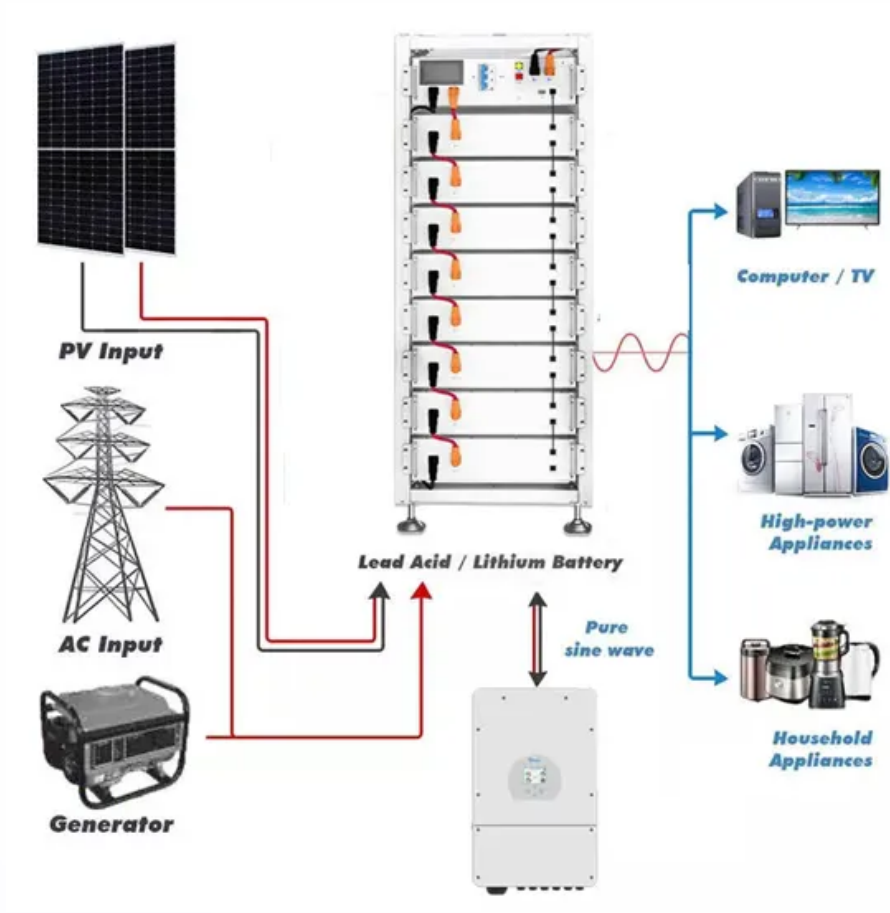

Huawei 5G base station power supply equipment

Overview

Huawei's 5G oriented power supply devices support both AC and solar power inputs. Diversified power sources improve the stability of power supply and reduce electricity fees and AC power reconstructi.

[48V DC Power Supply Unit for Huawei DBS5900 5G Base Station](#)

48V DC Power Supply Unit UPEUe 02311TVH for Huawei DBS5900 5G LTE Base Station BBU5900 UMPTe5 UMPTe3. Reliable power solution for telecom infrastructure., Alibaba .

48V 100Ah

[Global 5G Base Station Power Supply Market 2026 by Manufacturers](#)

5G Base station power supply is a device used to provide the power required by 5G wireless communication base stations. It usually includes components such as power adapters and batteries to ensure the normal ...

[HUAWEI 5G BASE STATION EMBEDDED POWER SUPPLY](#)

Huawei base station power supply model The R4850N1 is a digital rectifier that converts the 85~300VAC to 53.5 VDC and possesses the characters of high efficiency, high power density, walk-in start, hot-plug, complete ...