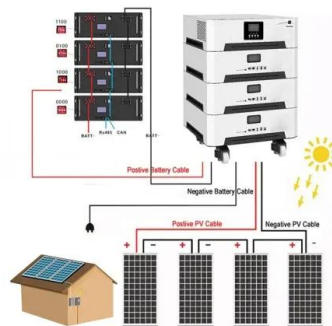

[How to Find the Nearest Cell Tower & Point Your Antenna for Maximum Signal](#)

Discover how to locate the nearest cell tower using free apps & maps. Step-by-step guide to align your 4G/5G antenna for max signal -- works in the US, UK, EU & more.