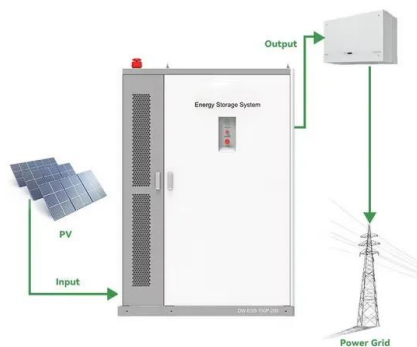

How to view the local solar container communication station battery

[Battery check of solar container communication station](#)

A Container Battery Energy Storage System (BESS) refers to a modular, scalable energy storage solution that houses batteries, power electronics, and control systems within a

[How to Install the Communication Card in a Solar PV Container System](#)

Master comms card setup for Solar PV storage containers! Our video guides you through wiring, configuration, and troubleshooting.