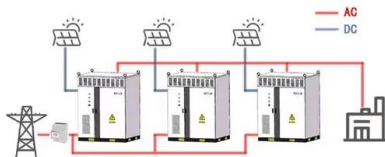

WORKING PRINCIPLE