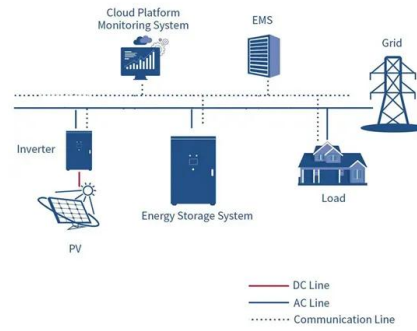

Energy Consumption of 5G, Wireless Systems and the Digital Ecosystem

"Despite 5G consuming less power than 4G per unit of traffic, the overall energy consumption is still much higher, driven by more power-thirsty radios and network densification.