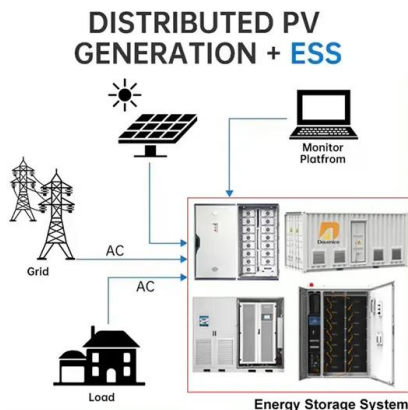

Energy Consumption of 5G, Wireless Systems and the Digital Ecosystem

In addition to other small modules that use electricity, the power consumption of a single 5G base station is generally around 3700 watts, which ...