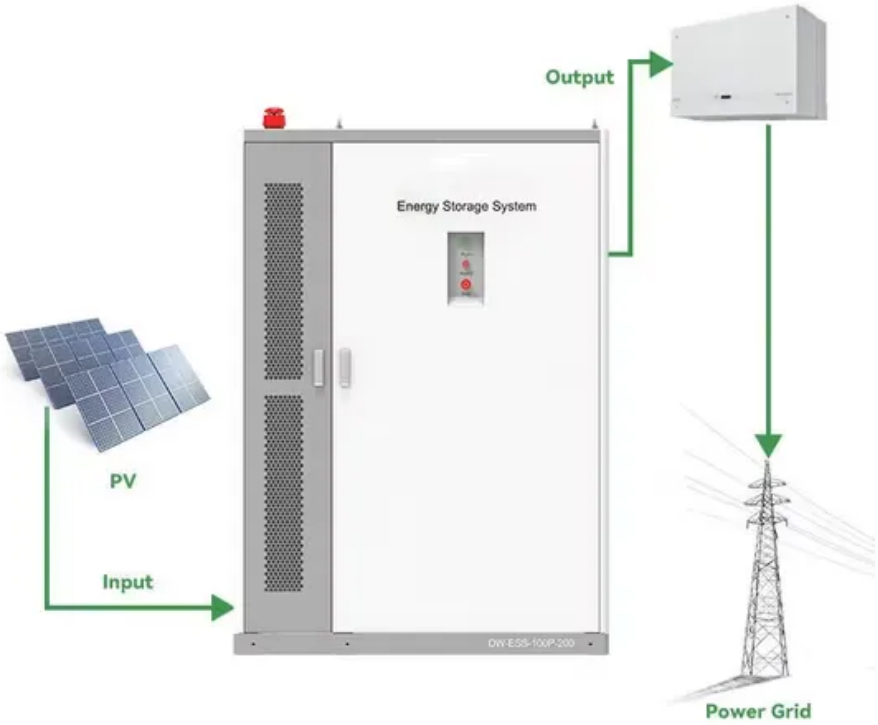

How much does a battery cabinet communication power supply cost

Overview

Navigate through our diverse array of cost of 1500v communication power supply cabinet for microgrids to find your ideal solution. Adding solar or wind power cuts costs and helps the environment. AI tools manage energy better, saving money and improving efficiency. Learn about IP ratings for cabinets. Telecom cabinet power. ECE 51. 2V lithium base station battery is used together with the most reliable lifepo4 battery cabinet, with long span life (4000+) and stable performance. Enter between 20 to 4,000 characters. This is not what you are looking for?

How much does a battery cabinet communication power supply cost

[Telecom Cabinet with Integrated Power & Battery for Reliability](#)

The Power and Battery Integrated Cabinet combines power supply units and battery storage into a compact, weatherproof outdoor enclosure. Designed for telecom base stations, off-grid systems, and ...

Huawei Indoor Communication Power System Bts3900 Cabinet Switch Power Supply, Find Details and Price about Power Supply Switch Power Supply from Huawei Indoor Communication Power System ...

[Communication Base Station Backup Battery](#)

[Base Station Energy Cabinet](#)

The Base Station Energy Cabinet is a fully enclosed, weather-resistant telecom energy cabinet designed to provide reliable power distribution and battery backup for outdoor communication networks.