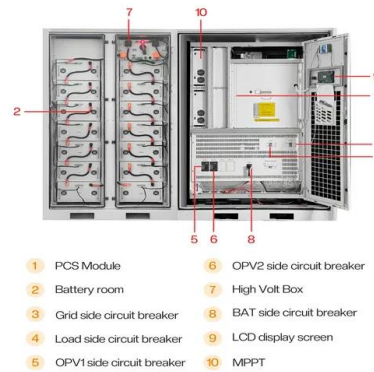

[High School Equivalency Diploma Program - GED Testing](#)

You can find out more about the tests, register for a free account, and schedule your tests at <https://ged> . Contact Information Phone: 850-245-0449 Toll.

[Read the Reviews for High Spirits at New York City Center](#)

The New York City Center Encores! staging of the rarely produced musical High Spirits began a run at the Manhattan venue February 4, and the reviews are in. See what critics are saying ...

Contact Us

For catalog requests, pricing, or partnerships, please visit: <https://motocykle3city.pl>