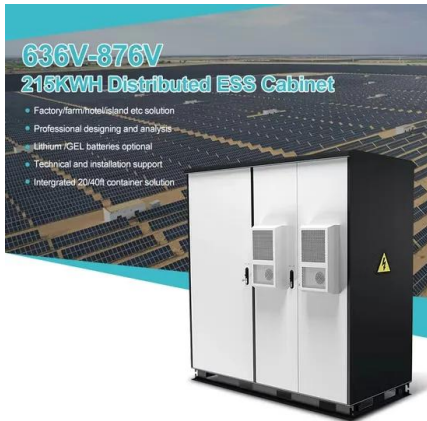

High-voltage financing for intelligent photovoltaic energy storage c