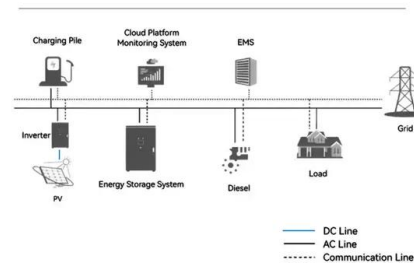

System Topology

high, highs, highest, higher

Derived forms: highs, highest, higher.