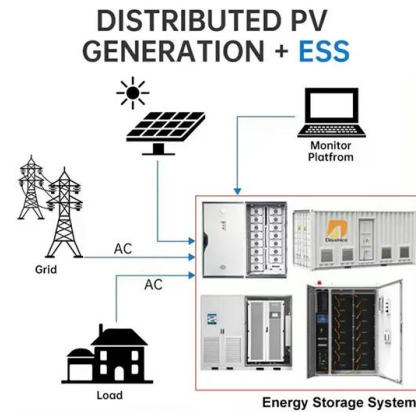

[high, highs, highest, higher](#)

Derived forms: highs, highest, higher.