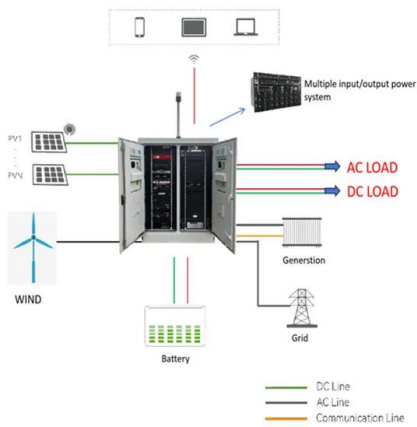

Suva Map , Fiji , Detailed Maps of Suva

Main sights: Suva City Carnegie Library, Government House, Thurston Gardens, Suva Harbor. Written and fact-checked by Ontheworldmap team.