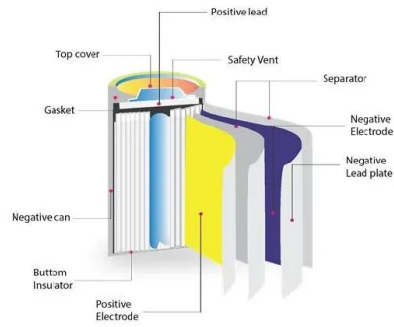

[Wind Turbine Repairs , Blade Platforms](#)

Blade Repair and Maintenance: Damaged or worn-out blades can significantly impact turbine efficiency. We specialize in blade repair and maintenance, including leading-edge erosion ...