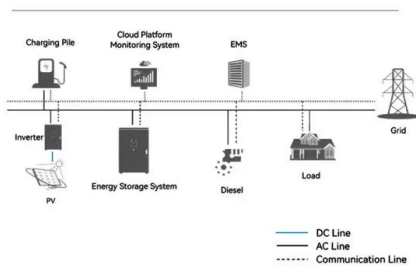

### [Gzdw Smart DC Power Supply Panel, Battery Charger ...](#)

The output voltage produced by our DC power supply ranges from 0 to 1000 V ...

### [xd battery dc power supply cabinet](#)

It has over-undervoltage, over-temperature alarm and fault alarm to ensure the ...

[Switchgear/Gzdw DC Power Cabinet](#)

3.Long battery life: the product can charge and float the battery strictly according to the charging curve of the battery, avoiding overcharge or undercharge. The microcomputer control type has the function of ...

[GZDW DC battery cabinet battery is out of power](#)

GZDW DC Power Supply Cabinet The GZDW DC Power Supply Cabinet is designed to provide reliable direct current (DC) power for control, protection, signal, and emergency lighting systems.

**System Topology**

[Switch Cabinet/Gzdw DC Power Cabinet](#)

May choose to configure the insulation tester, battery voltage detecting function; The system can be extended to other additional functions: increase the inverter AC power output, increased DC/DC DC ...