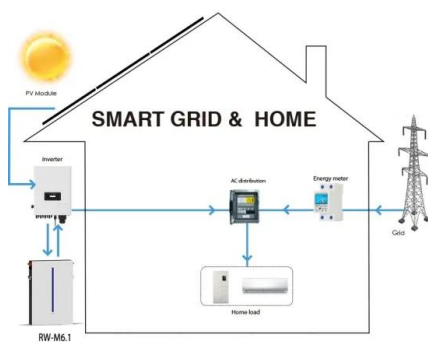

[Fiji Energy Storage Cabinet Container Manufacturing: Powering](#)

This article explores how modern manufacturing plants produce energy storage cabinet containers - the backbone of Fiji's green energy infrastructure - while meeting international quality standards and addressing ...