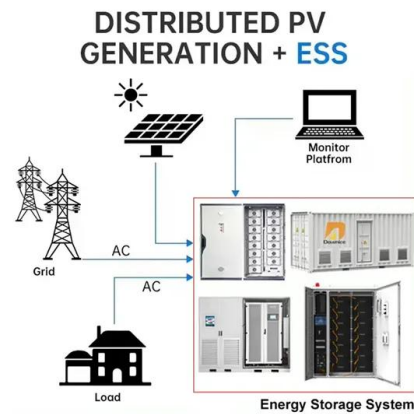

[Simple installation manual of DC cabinet](#)

The DC cabinet mainly collects and distributes current to each battery cluster to realize charge and discharge management function. The DC cabinet consists of 1 DC cabinet, 9 DC circuit breaker, ...

**2MW / 5MWh
Customizable**

[Switch cabinet energy storage circuit diagram](#)

Structure diagram of the Battery Energy Storage System (BESS), as shown in Figure 2, consists of three main systems: the power conversion system (PCS), energy storage system and the

**2MW / 5MWh
Customizable**

[Energy storage power switch cabinet wiring diagram](#)

By following the Enphase Smart Switch wiring diagram, homeowners can ensure that their solar energy system is set up correctly, allowing for optimal energy production and consumption.

Powerwall+ Wiring

STEP 6: Connect Powerwall+ and Backup Gateway
STEP 7: Install System Shutdown Switch
STEP 8: Install Energy Metering for the System Site and Solar Metering for Backup Gateway 2
STEP 9: ...