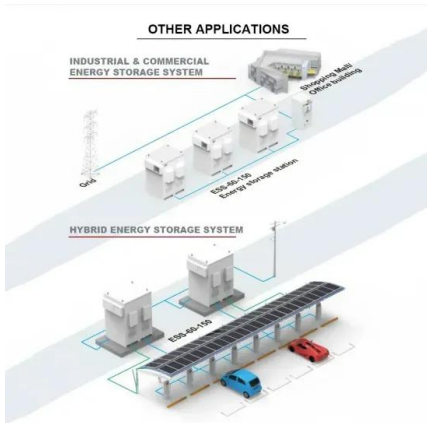

Energy Box BMS lithium battery

[Smart Home Energy Storage: Essential BMS Selection ...](#)

Avoid storage failures: Learn BMS selection criteria for lithium-ion/lead-acid home energy systems. Get expert tips on voltage monitoring & safety

[3. System design and BMS selection guide](#)

All available BMS types for the lithium battery are based on either or both of these technologies. The BMS types and their functionality are briefly described in the next chapters.

[Energy Storage High Voltage Box BMS: The Backbone of Modern ...](#)

You've got a cutting-edge high-voltage battery box capable of powering a small neighborhood. But without proper management, it's like having a Ferrari with square wheels.