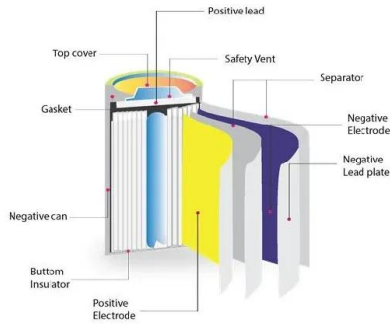

Edge computing with Chilean power cabinet IP66

Edge computing with Chilean power cabinet IP66

[Edge AI Computer IBOX-650P-IP66, SINTRON Technology Corp.](#)

IBOX-650P-IP66 features versatile expansion slots and 2 high-speed Ethernet ports, supporting a wide input voltage range. These features come in one compact chassis with fanless thermal design, ...