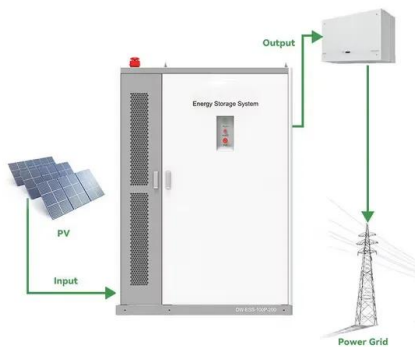

[EMS Brochure - EMS Caribbean](#)

Blog Case Studies What is SEER Rating? Why Switch To Solar? Who We Are EMS Brochure Contact

[Qué es bisexual: definición y concepto de bisexualidad](#)

¿Qué es la bisexualidad? La bisexualidad se define como una orientación sexual en la que una persona siente atracción emocional, romántica o sexual hacia personas de más de un género. En la mayoría ...

[¿Qué significa ser bisexual? ¿Cómo sé si lo soy?](#)

En este artículo te explicamos qué es la bisexualidad y te daremos algunas claves que te pueden ayudar a plantearte si tu orientación sexual es esa o no. Para ello, hablaremos de los mitos ...