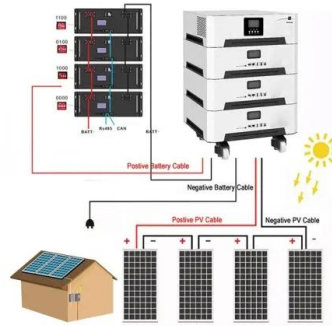

[Indoor Photovoltaic Telecom Energy Cabinet](#)

They transform solar-sourced DC into AC and store unused energy in high-performance battery packs, providing clean, renewable backup energy to mission-critical telecom equipment.

Shop - EMS Caribbean

+1-767-255-6813 sales@emscaribbean PO Box 40 Canefield Commonwealth of Dominica Home Visit Our eStore Products

[the solar telecom integrated cabinet ems is built in banpo](#)

An Outdoor Photovoltaic Energy Cabinet is a fully integrated, weatherproof power solution combining solar generation, lithium battery storage, inverter, and EMS in a single cabinet.