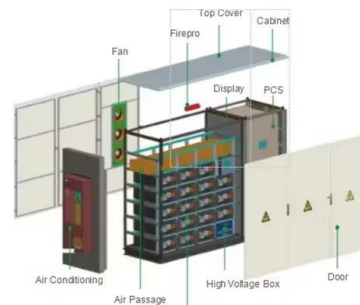

[Qué es bisexual: definición y concepto de bisexualidad](#)

¿Qué es la bisexualidad? La bisexualidad se define como una orientación sexual en la que una persona siente atracción emocional, romántica o sexual hacia personas de más de un género. En la mayoría ...