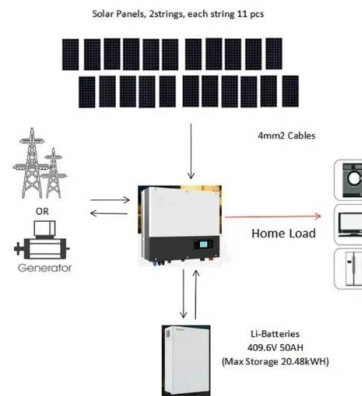

42U Rack Enclosures

Stay Powered, Wherever Adventure Takes You! Reliable off-grid energy for camping, tailgating, and unforgettable outdoor experiences.