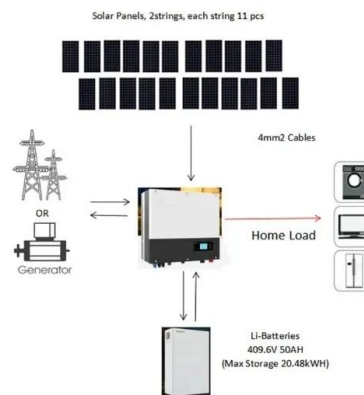

550-Watt Solar Panel Dimensions Decoded

550-Watt Solar Panel Dimensions Decoded Innovations Reducing Panel Footprints Topcon N-type cells are game-changers here. By boosting cell efficiency to 22.8%, manufacturers can now produce ...