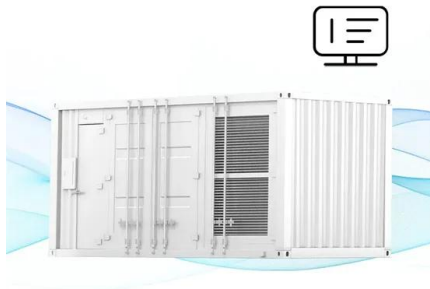

FLEXIBLE SETTING OF MULTIPLE WORKING MODES