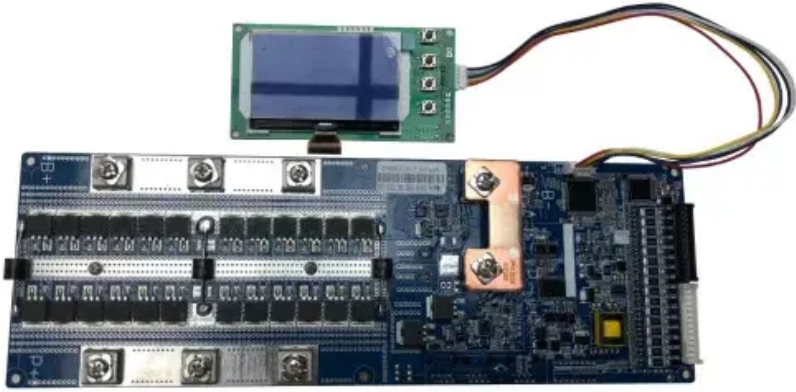

Data Center Photovoltaic IP54 Outdoor Cabinet AC