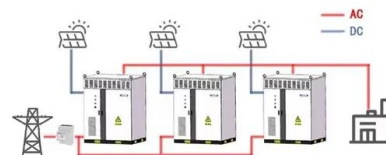

WORKING PRINCIPLE