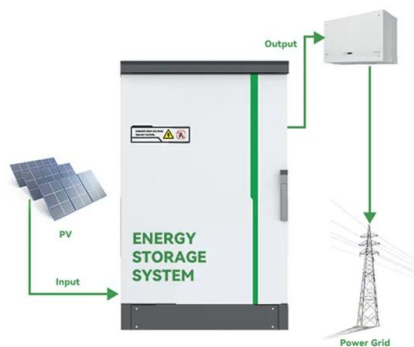

Home Energy Storage (Stackble system)

[Base Station Energy Storage System Design: Powering Connectivity ...](#)

This article explores cutting-edge solutions in base station energy storage system design, offering actionable insights for telecom engineers, infrastructure planners, and renewable energy integrators.

[Base station energy storage expert , EK Solar Energy](#)

EK Solar Energy provides professional base station energy storage solutions, combined with high-efficiency photovoltaic energy storage technology, to provide stable and reliable green energy ...