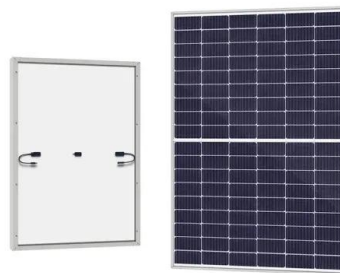

Communication relay base station equipment

US20150326307A1

A relay node in a mobile communication network for relaying communications between a base station and a mobile terminal.

Base Stations

The reliability and performance of Murata components are critical requirements for cellular base stations to provide a stable communication environment for mobile communication devices.