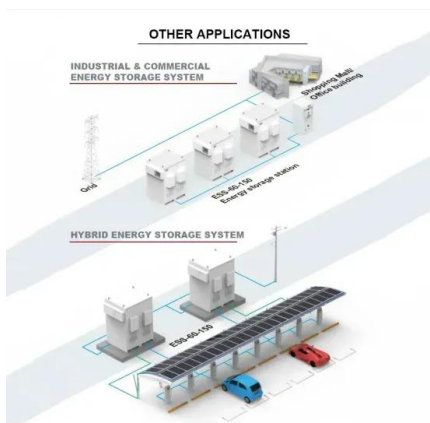

Types and Applications of Mobile Communication Base Stations

Mobile communication base station is a form of radio station, which refers to a radio transceiver station that transmits information between mobile phone terminals through a mobile ...

Assured Communications Between the Ground and Sky

Acting as a communications relay, it supports expanded communications coverage for geographically isolated units lacking traditional Line-Of-Sight connectivity.

Relay station, base station, mobile station, communication system, ...

Preferred embodiments of a relay station, a base station, a mobile station, a communication system, and a communication method will be explained with reference to the accompanying