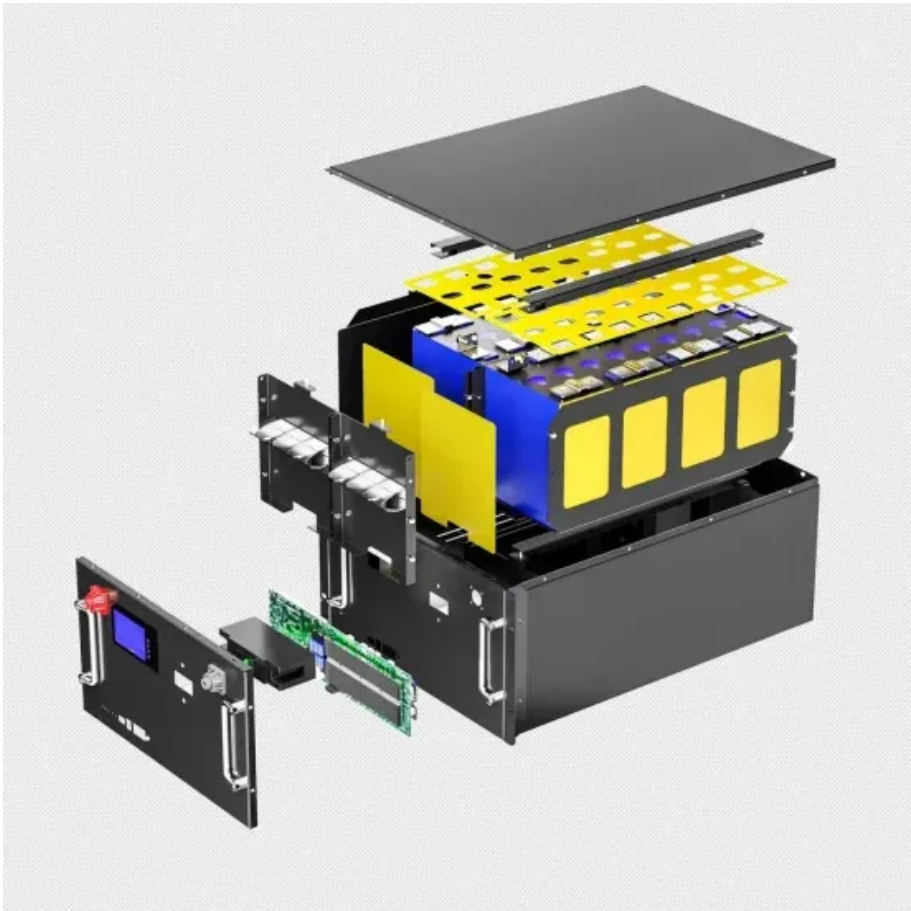

Communication power cabinet 380VOEM

Communication power cabinet 380VOEM

[China Cheap 380V Communication Power Distribution Cabinet ...](#)

The 380V Communication Power Distribution Cabinet is a high-efficiency power distribution solution tailored for modern communication networks, designed for scenarios such as communication base ...

[Communication cabinet , Reliable Power Management , Chennuo ...](#)

Explore the Low Voltage Distribution Cabinet by Chennuo Electric, designed for efficient power management in communication systems, including data centers and base stations. Features ...

[Stainless Steel Distribution Cabinet 380V Mcc Control Panel Industrial](#)

Key Features: This GZY-HDLS control cabinet/panel is an all-packaged, low-voltage solution featuring overload protection and start/stop functions. It supports customization for box/cabinet size, color, ...

[Voice & Data Communication Cabinets & Racks](#)

Open-frame voice and data communication racks provide easy access and flexible installation for data network components such as PDUs (power distribution units), cable management accessories, and ...