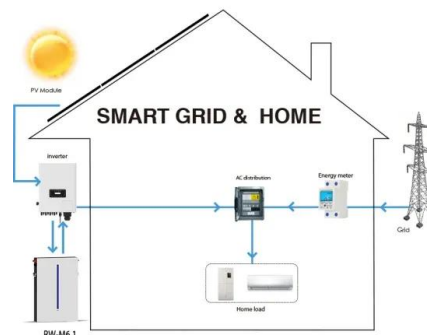

# Communication base station inverter outdoor integrated box

### Unity(TM) Outdoor Integrated Base Station 2W

This compact base station integrates the 5G baseband module and radio module, pre-installed the SageRAN's Engine(TM) 5G L2 L3 software, to provide a high performing 5G wireless access network.

### [Telecom Base Station All-in-One Hybrid Power System ...](#)

CPH Telecom Base Station All-in-One Hybrid Power System is designed for communication power systems, providing core equipment with highly reliable, high-performance, scalable, and flexible ...

### [Large-scale Outdoor Communication Base Station . Reliable](#)

Discover the Large-scale Outdoor Communication Base Station, designed for smart cities, communication networks, and power systems. Integrated with solar, wind, and energy storage ...