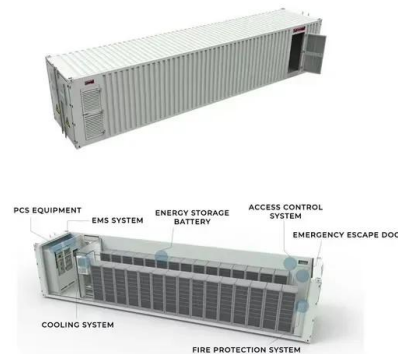

[Smart switching power supply in IP65/IP67](#)

The power supply unit PSU67-1P-1S-2L-24150-IOL-F is a stand-alone power supply for 1-phase mains systems for indoor use with IO-Link interface. The device is designed with IP65/IP67 protection and ...