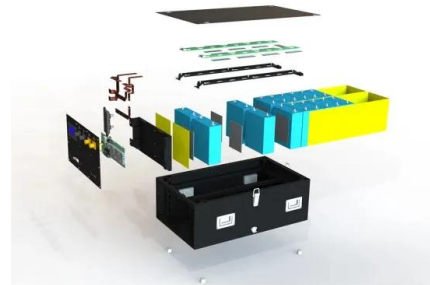

[China Circuit Breaker Transfer Switch, Circuit Breaker Transfer Switch](#)

Sourcing Guide for Circuit Breaker Transfer Switch: Our electronics supplier database is a comprehensive list of the key suppliers, manufacturers (factories), wholesalers, trading companies in ...