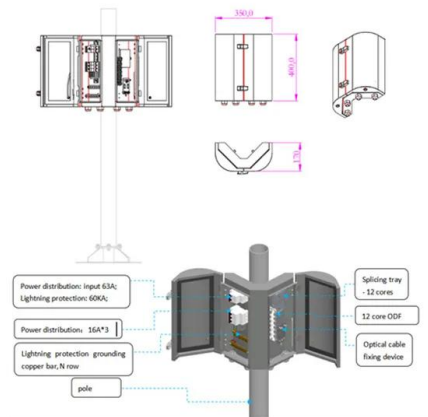

Cheap double throw breaker for sale for sale