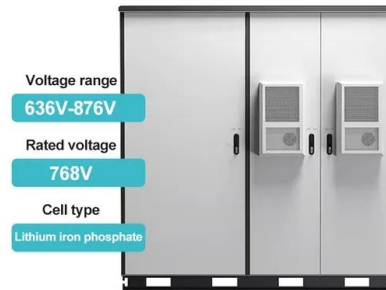

- ✓ 50KW/100KWH
- ✓ HIGHER POWER OUTPUT IN OFF-GRID MODE
- ✓ CONVENIENT OPERATION & MAINTENANCE
- ✓ PRE-WIRED

- ✓ LIQUID/AIR COOLING
- ✓ ON GRID/HYBRID
- ✓ PROTECTION IP54/IP55
- ✓ BATTERY /6000 CYCLES

double throw switch

Product type Rating Show more HBL1386 - Hubbell Double Throw Double Toggle Switch $101.99 DG223UGB - Eaton - Disconnect 100 Amp - 2 Pole - 3 V $257.99

[200A Double Throw Switch for sale](#)

Get the best deals for 200A Double Throw Switch at eBay . We have a great online selection at the lowest prices with Fast & Free shipping on many items!

- Voltage range
  636V-876V
- Rated voltage
  768V
- Cell type
  Lithium iron phosphate

[Ge Thqp220 Double Pole Circuit Breaker, 20 Amp](#)

Upgrade your electrical system with the GE Thqp220 Double Pole Circuit Breaker, 20 Amp.